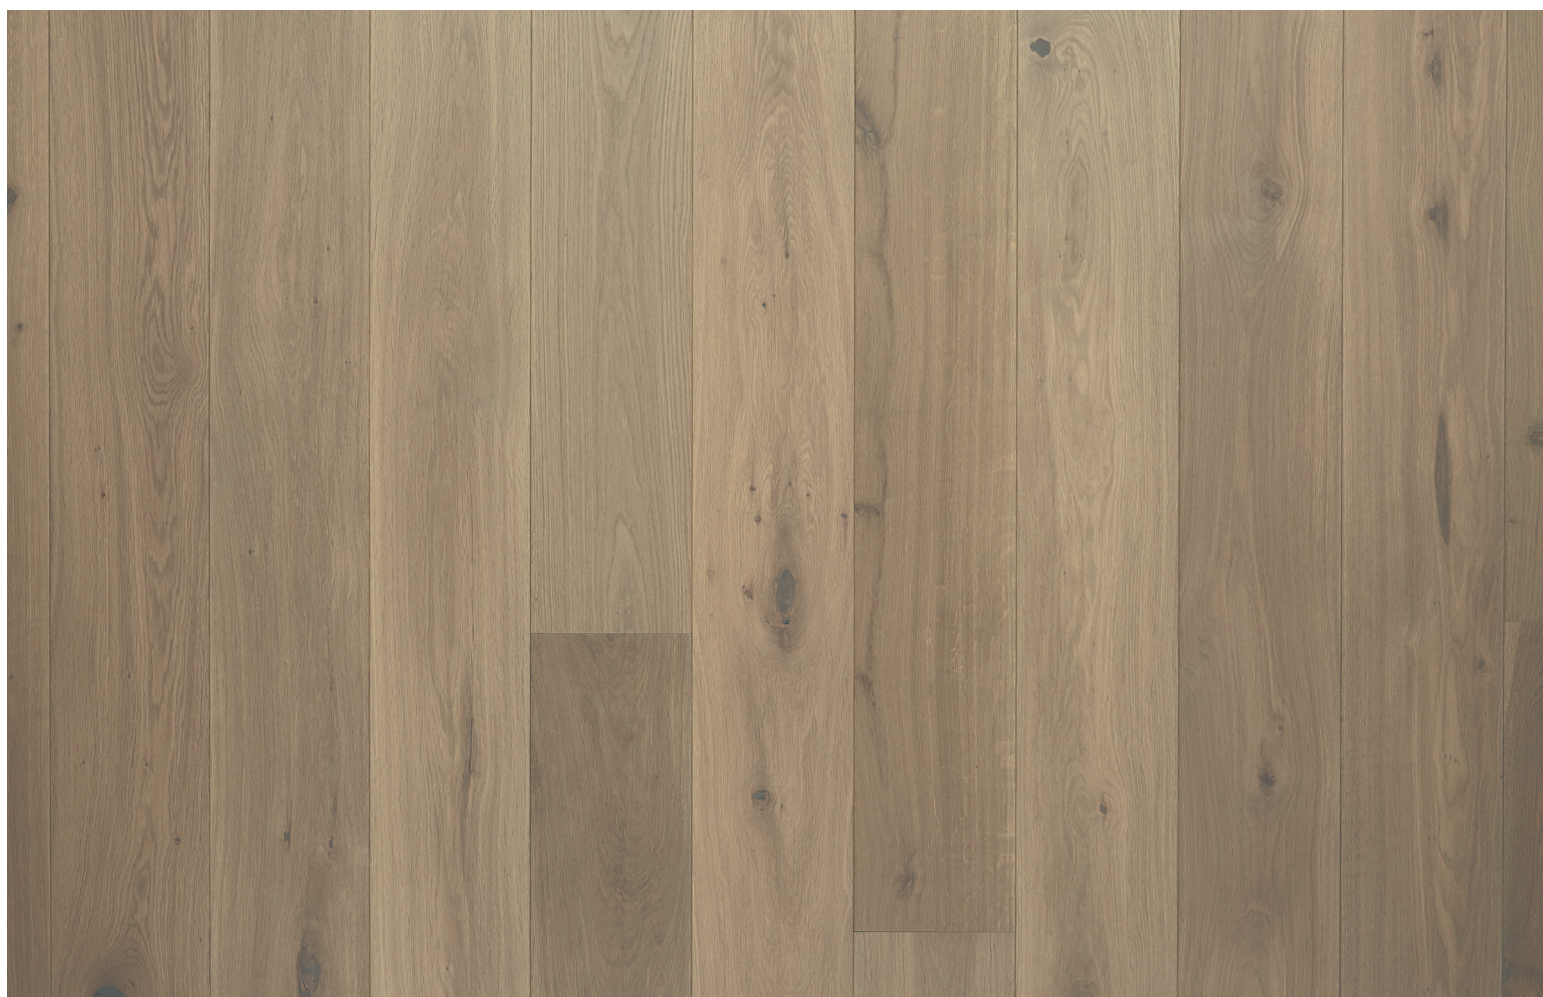

## Color Reference

Wood is a natural material with inherent variations of color, grain, structure, and mineral components.

These natural variations respond to the color and texture treatments of the finishing process which results in a range of colors and tones around a central median color.

The images show the expected color variation for this particular product.

### EXPECTED COLOR VARIATION: ECV3

Reference image of Brave in Standard Grade. Samples of this product may not represent the full range of color variation. The image above is provided to show an overall colour impression and variation of tone.